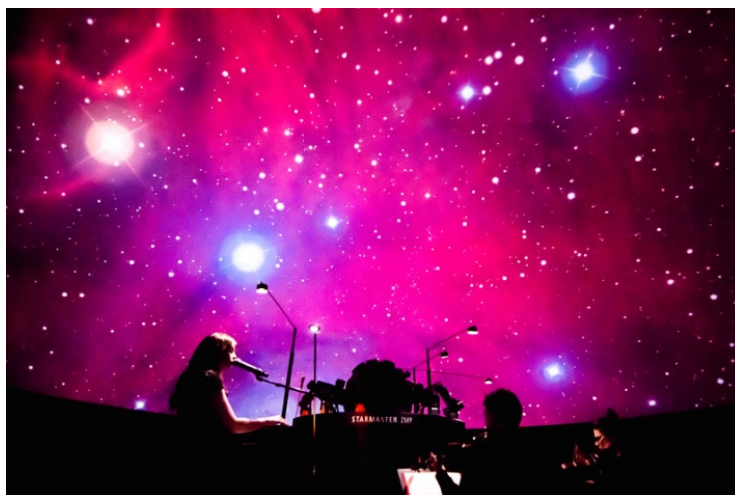

Media Contact:

Brian Riley
Communications Specialist
Phone (908) 273-9121, ext. 227
E-mail: briley@artcenternj.org

FOR IMMEDIATE RELEASE

Photo by Jonathan Beckley (www.jonathanbeckley.com)

Art Center Presents a Concert in the Gallery with Mary Bichner & Molly Zenobia

Summit, NJ (February 12, 2018)—In conjunction with the exhibition *Radiant Energy*, the Visual Arts Center of New Jersey will host an evening of music on Saturday, March 10 from 6-8 PM, with composers and singers Mary Bichner and Molly Zenobia. *Radiant Energy* focuses on visual artists whose work centers around color and color theory. Mary and Molly will perform and speak about how they use *synesthesia*—a neurological condition that causes them to “see” splashes of specific colors when they hear corresponding pitches sounded—to write music.

Mary Bichner creates richly-colored compositions that delight classical enthusiasts and indie-pop rockers alike. She collaborated with Boston’s Museum of Science for the premiere of “Synesthesia Suite: Constellations,” a collection of chamber works inspired by the New England night sky in spring. The suite was performed live in concert by Bichner and the Planetary Quartet during two sold-out concerts at the Charles Hayden Planetarium.

Molly Zenobia’s music has been described as soulful, visceral, and vast. She has opened for the Foo Fighters, and has played on the same bill as Hans-Joachim Roedelius, Rachel Sage, Edie Carey, Mila Drumke, and the Dresden Dolls. She is currently working on her fourth album with Matt Malley, one of the founding members of the Counting Crows, as well as collaborating with Roedelius on an additional album.

The concert will take place on Saturday, March 10, from 6–8 PM and wine and cheese will be served. Tickets are $10 and can be purchased at the door the night of the event, or through artcenternj.org.